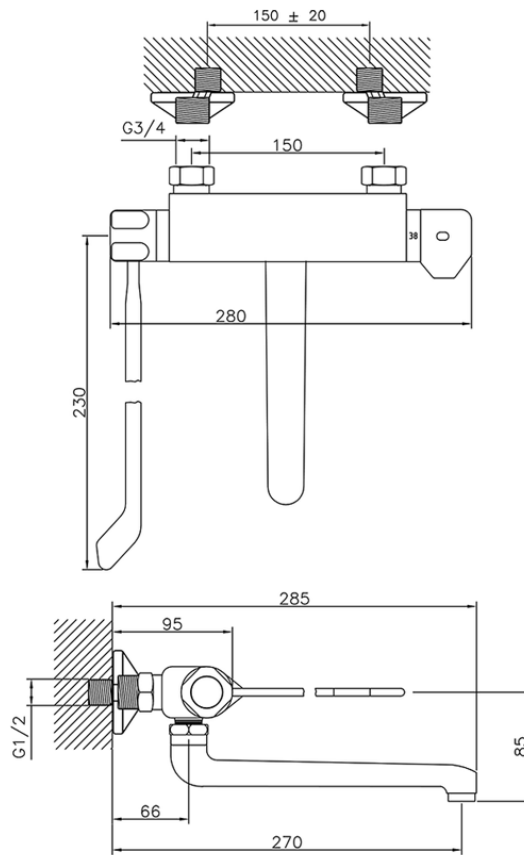

Miscelatore termostatico lavello a parete CLINIC&TECHNICAL_CLT70030

CLT70030

<http://www.huberitalia.com/miscelatore-termostatico-lavello-a-parete-clinicttechnical-clt70030>

2025-04-01