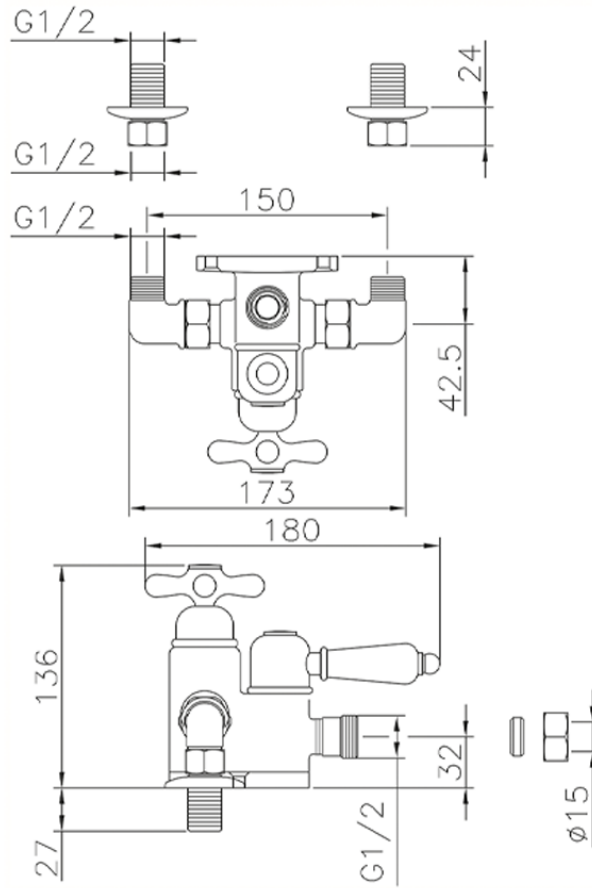

Miscelatore termostatico doccia CROISSETTE_150.CS01H.

150.CS01H.

<http://www.huberitalia.com/miscelatore-termostatico-doccia-croisette-150-cs01h>

2025-04-04