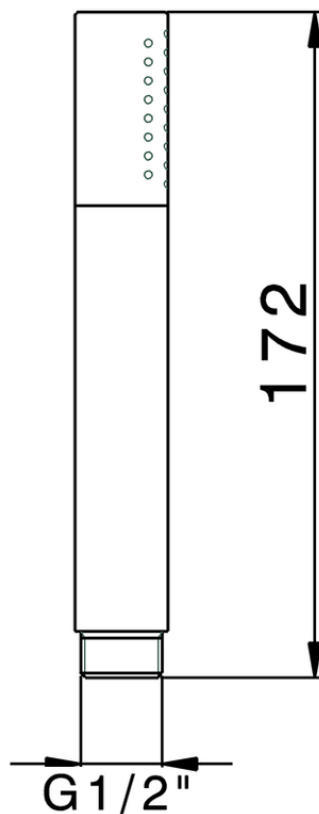

Doccetta minimale in Ottone SHOWER_SS014090

SS014090

<http://www.huberitalia.com/doccetta-minimale-in-ottone-shower-ss014090>

2025-04-04