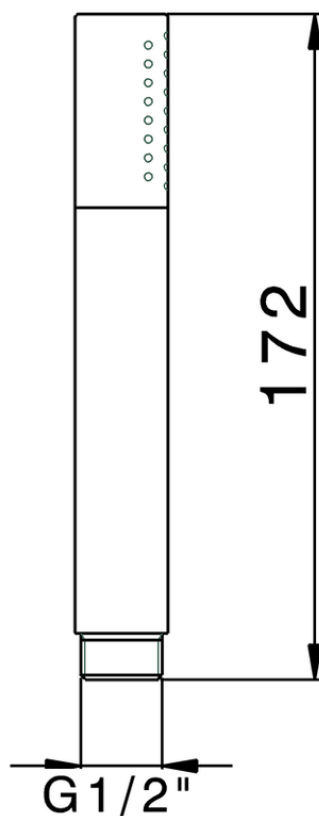

Doccetta minimale in Ottone SHOWER_SS014090

SS014090

<http://www.huberitalia.com/doccetta-minimale-in-ottone-shower-ss014090>

2025-04-01