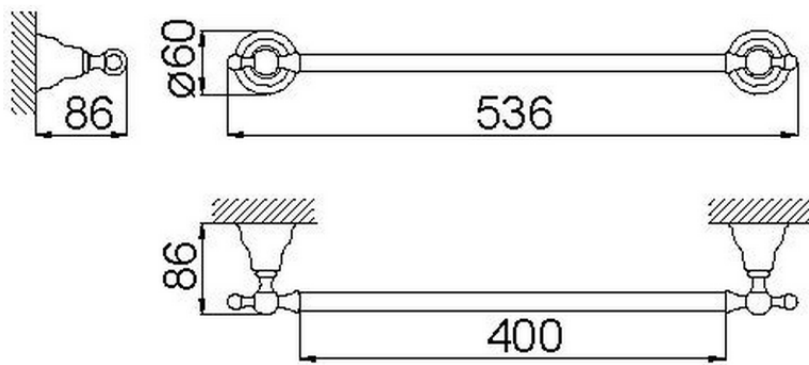

## Porta salviette 40 cm CROISETTE\_4012.01H.

4012.01H.

<http://www.huberitalia.com/porta-salviette-40-cm-croisette-4012-01h>

2025-04-04