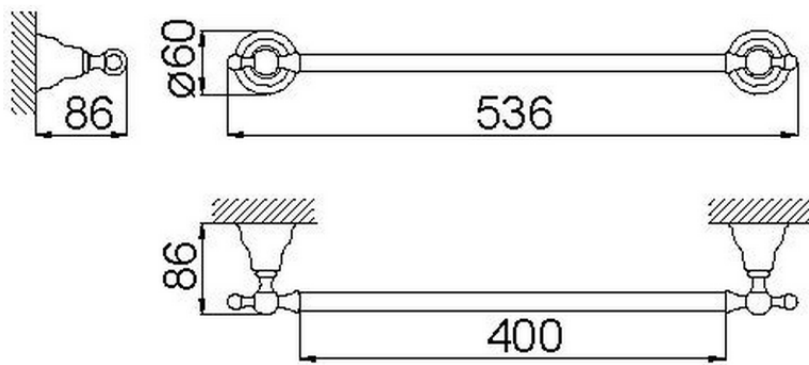

Porta salviette 40 cm CROISETTE_4012.01H.

4012.01H.

<http://www.huberitalia.com/porta-salviette-40-cm-croisette-4012-01h>

2025-04-04