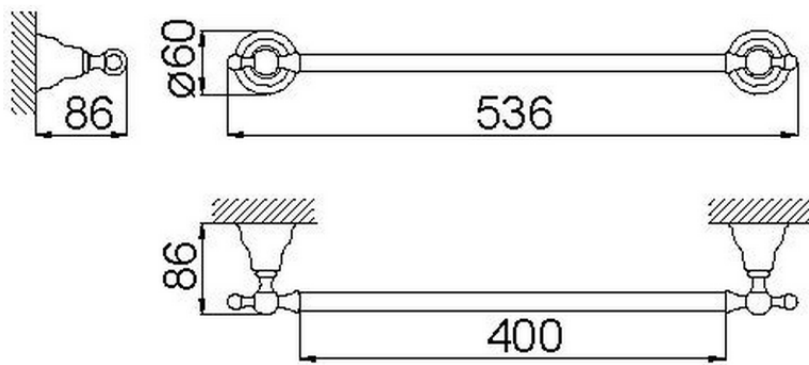

Porta salviette 40 cm CROISSETTE_4012.01H.

4012.01H.

<http://www.huberitalia.com/porta-salviette-40-cm-croisette-4012-01h>

2025-04-04