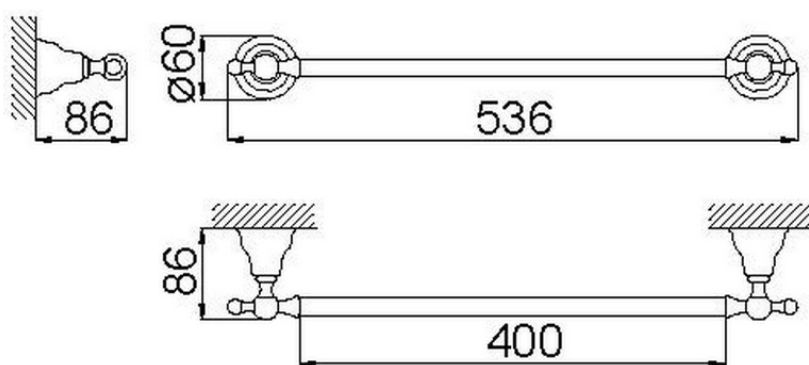

Porta salviette 40 cm CROISETTE_4012.01H.

4012.01H.

<http://www.huberitalia.com/porta-salviette-40-cm-croisette-4012-01h>

2025-04-04