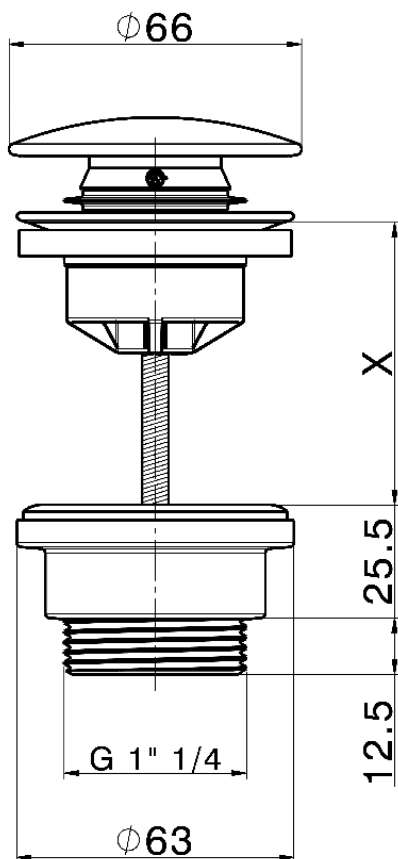

## Piletta click-clack 1"1/4 per lavabo COMPLEMENTI\_ZB001790

X = 0-63 mm. MAX

X = 63-103 mm. MAX