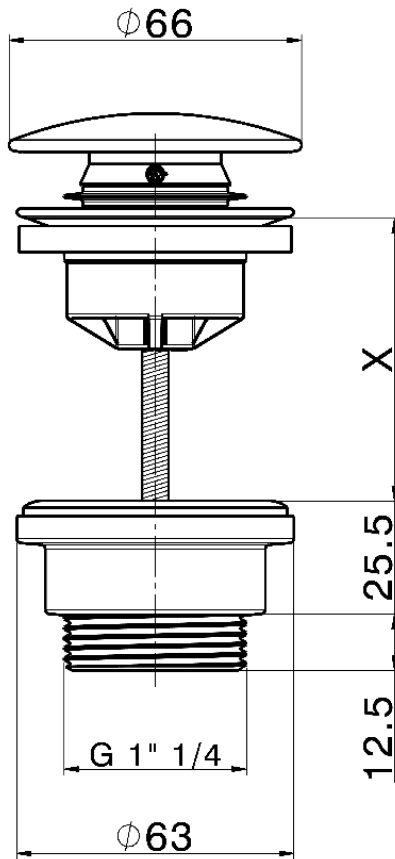

Piletta click-clack 1"1/4 per lavabo COMPLEMENTI_ZB001790

X = 0-63 mm. MAX

X = 63-103 mm. MAX

ZB001790

<http://www.huberitalia.com/piletta-click-clack-11-4-per-lavabo-complementi-zb001790>

2025-02-05