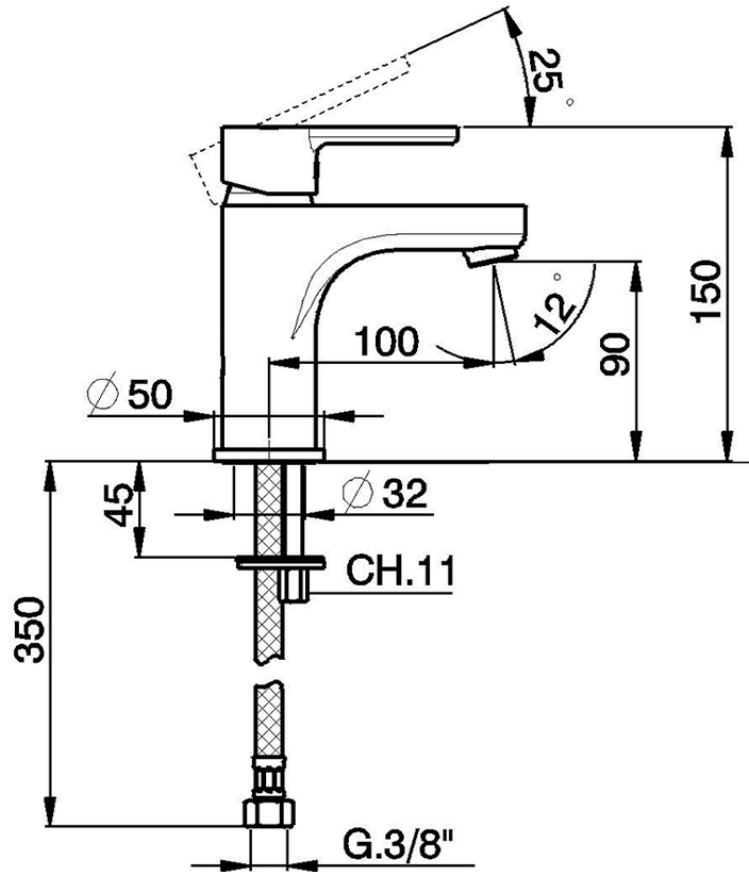

Miscelatore monocomando lavabo large EnergySave H2_H2000505

H2000505

<http://www.huberitalia.com/miscelatore-monocomando-lavabo-large-energysave-h2-h2000505>

2024-12-22