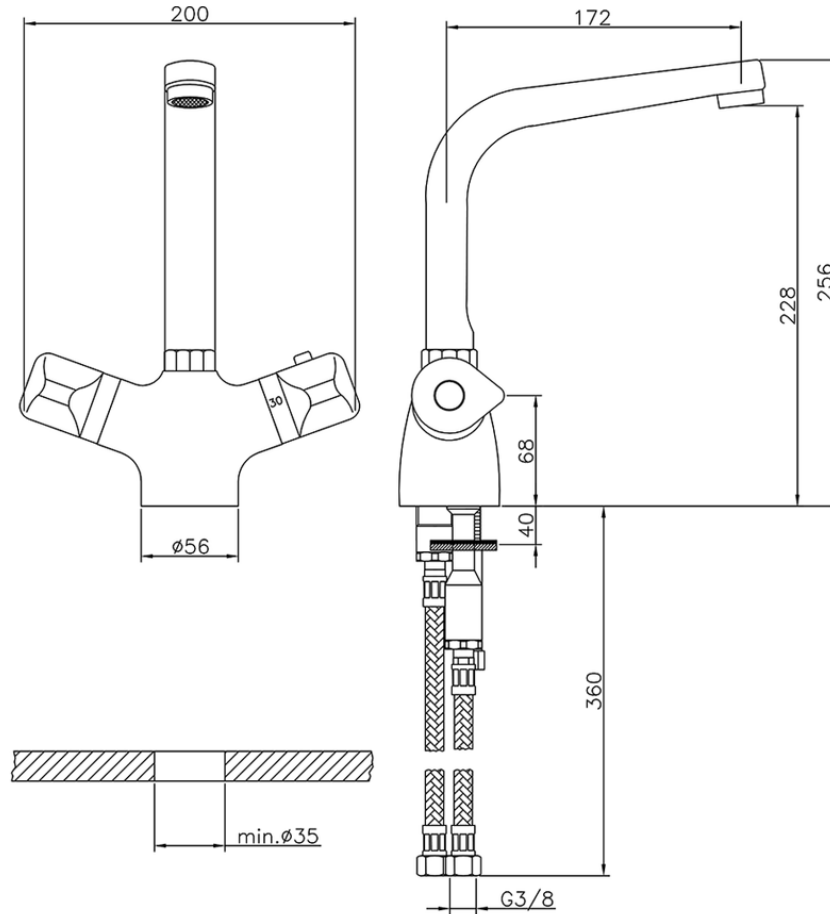

Miscelatore termostatico lavello KITCHEN_CLT65010

CLT65010

<http://www.huberitalia.com/miscelatore-termostatico-lavello-kitchen-clt65010>

2025-04-04