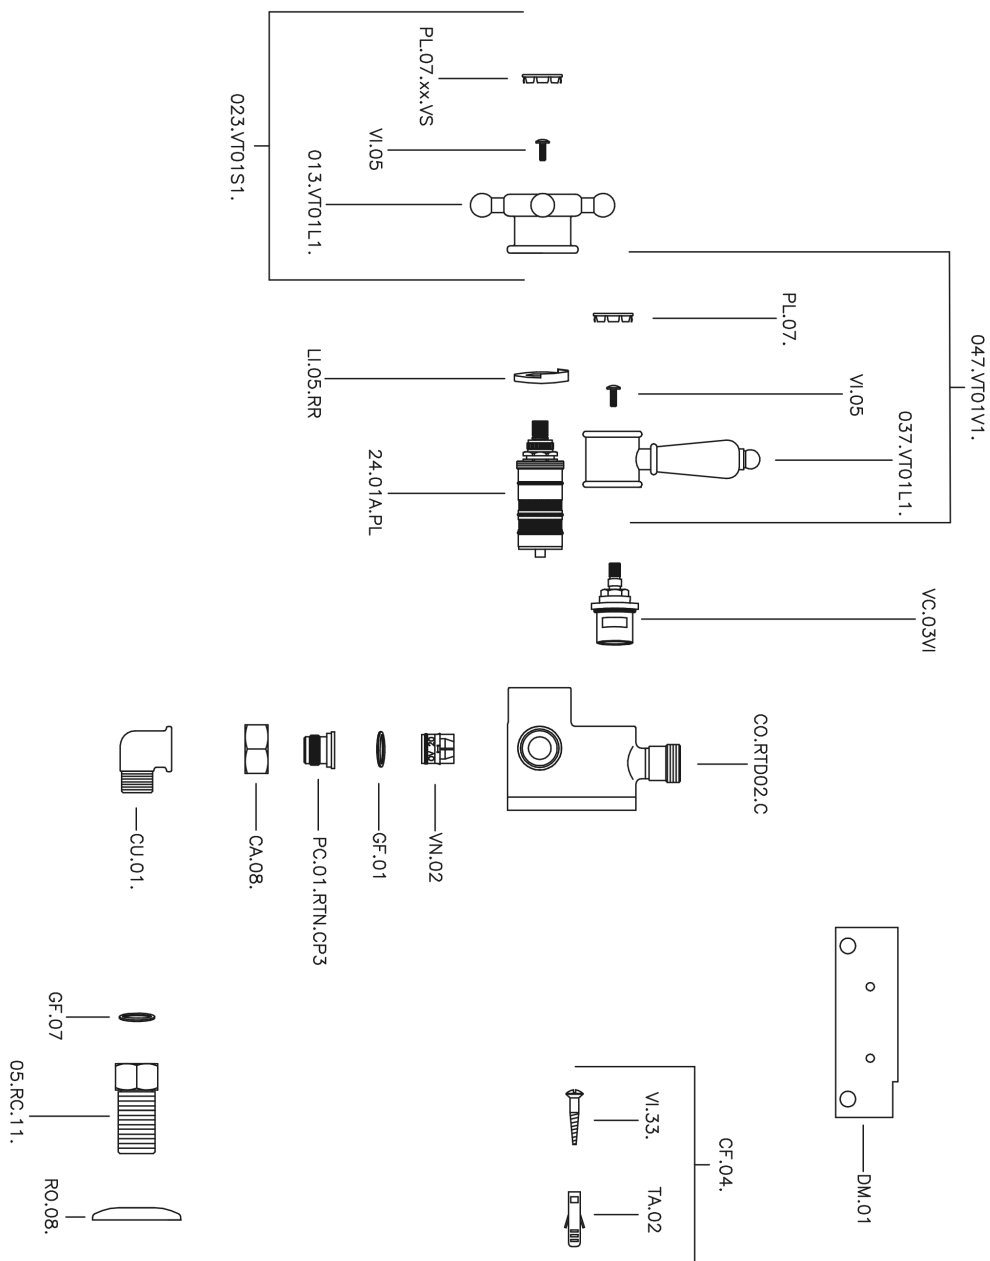

Miscelatore termostatico doccia VICTORIAN_150.VT01H.

150.VT01H.

<http://www.huberitalia.com/miscelatore-termostatico-doccia-victorian-150-vt01h>

2025-04-03