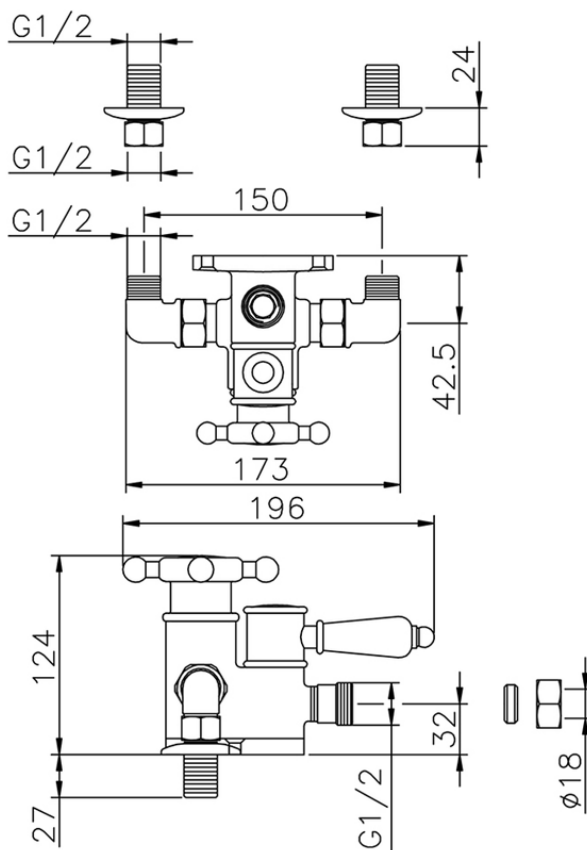

Miscelatore termostatico doccia VICTORIAN_150.VT01H.

150.VT01H.

<http://www.huberitalia.com/miscelatore-termostatico-doccia-victorian-150-vt01h>

2025-04-03