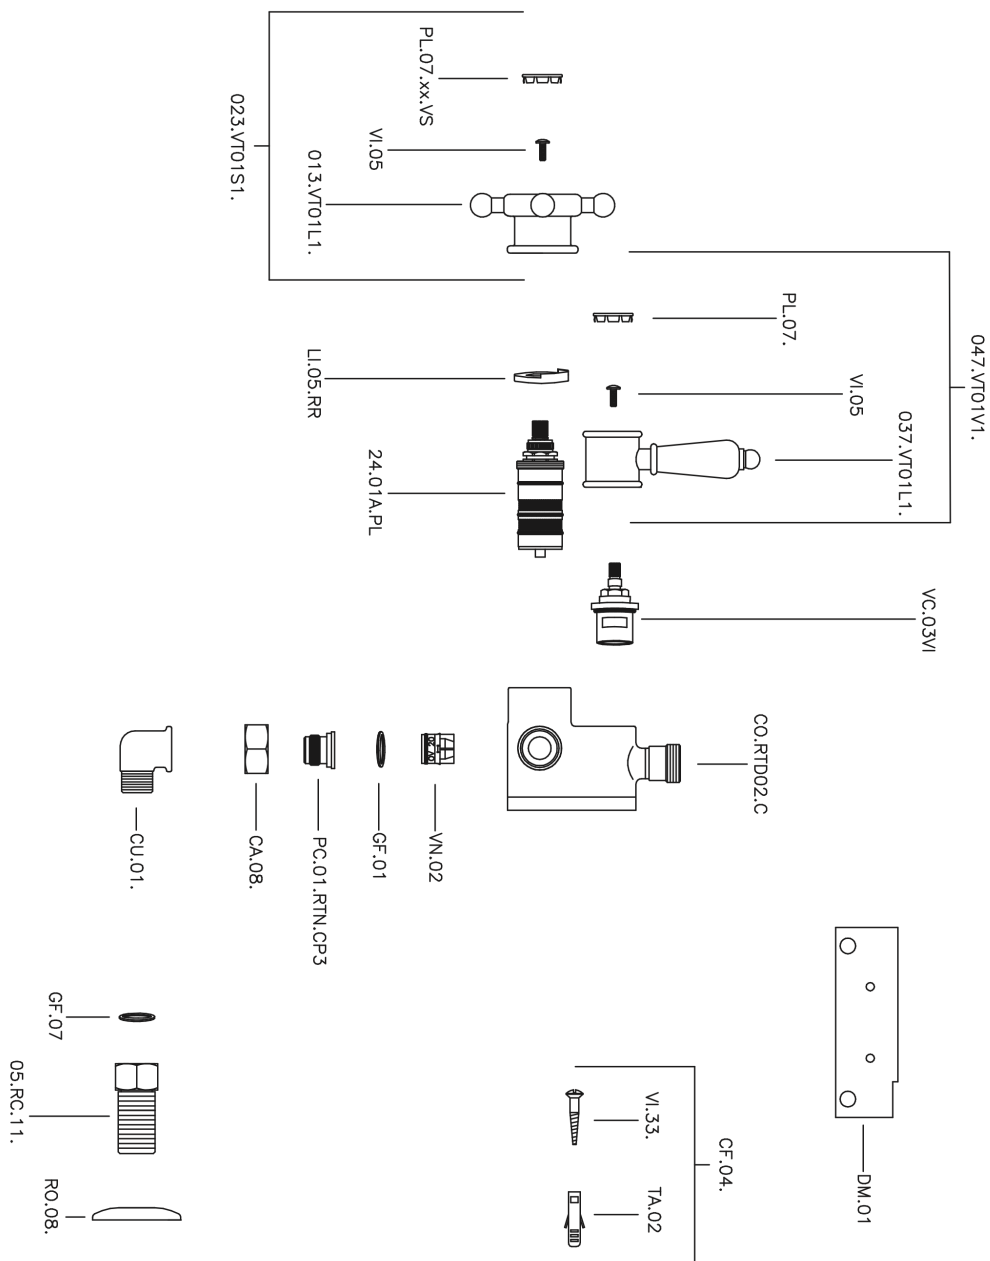

Miscelatore termostatico doccia VICTORIAN_150.VT01H.

150.VT01H.

<http://www.huberitalia.com/miscelatore-termostatico-doccia-victorian-150-vt01h>

2025-04-01