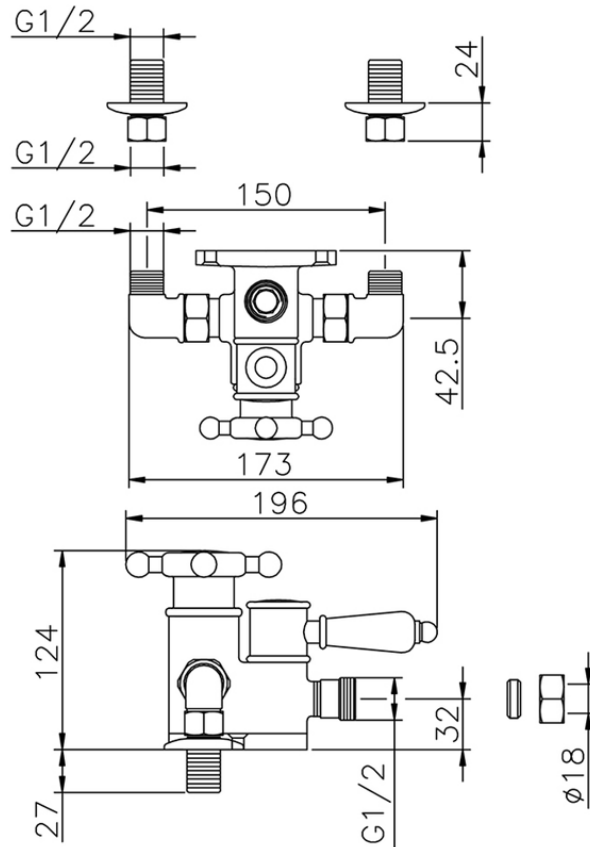

Miscelatore termostatico doccia VICTORIAN_150.VT01H.

150.VT01H.

<http://www.huberitalia.com/miscelatore-termostatico-doccia-victorian-150-vt01h>

2025-04-01