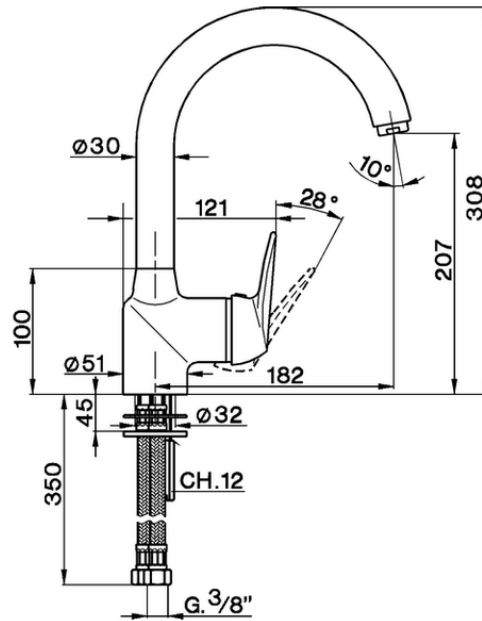

Miscelatore monocomando lavello KITCHEN_AT400530

AT400530

<http://www.huberitalia.com/miscelatore-monocomando-lavello-kitchen-at400530>

2025-04-04