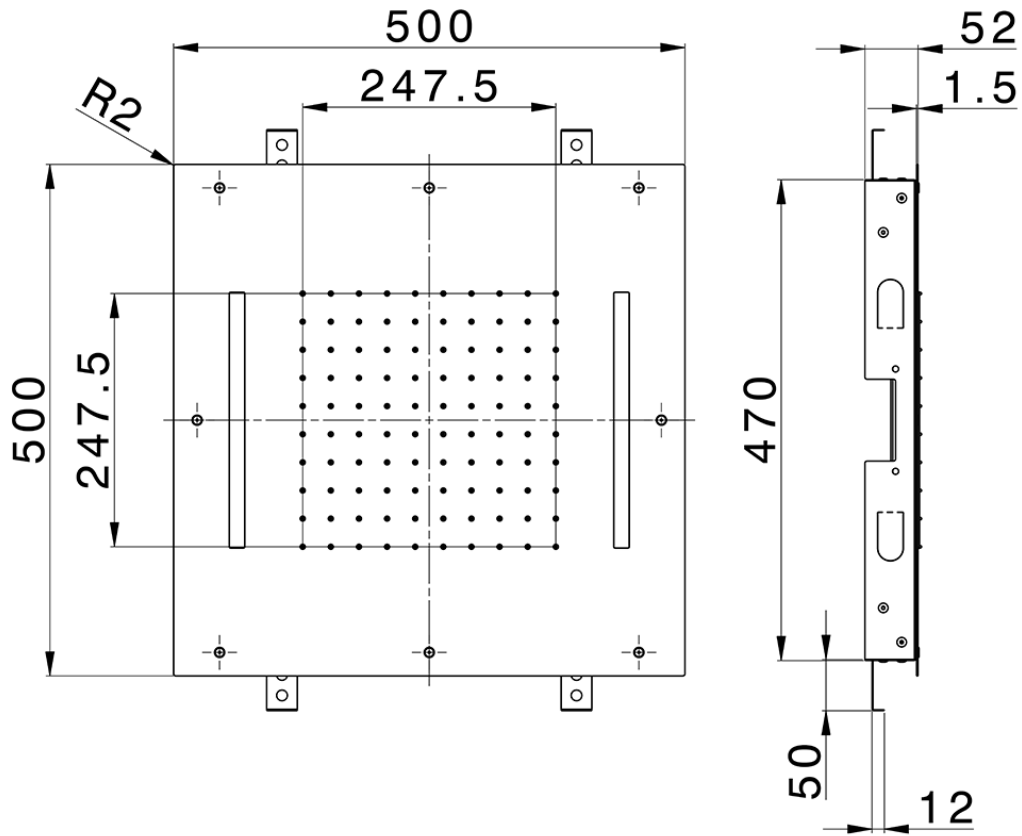

Soffione a soffitto con cromoterapia 500x500 mm ZEN_ZS1C0070

ZS1C0070

<http://www.huberitalia.com/soffione-a-soffitto-con-cromoterapia-500x500-mm-zen-zs1c0070>

2024-12-22