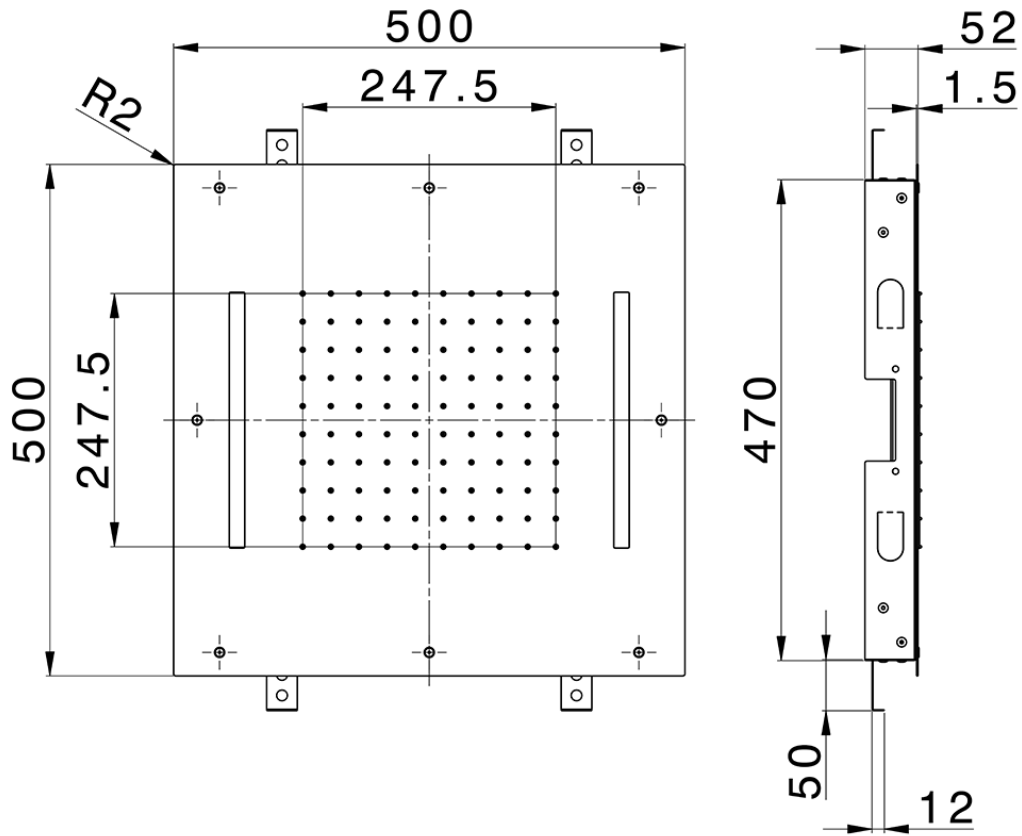

Soffione a soffitto con cromoterapia 500x500 mm ZEN\_ZS1C0070

ZS1C0070

<http://www.huberitalia.com/soffione-a-soffitto-con-cromoterapia-500x500-mm-zen-zs1c0070>

2024-12-25