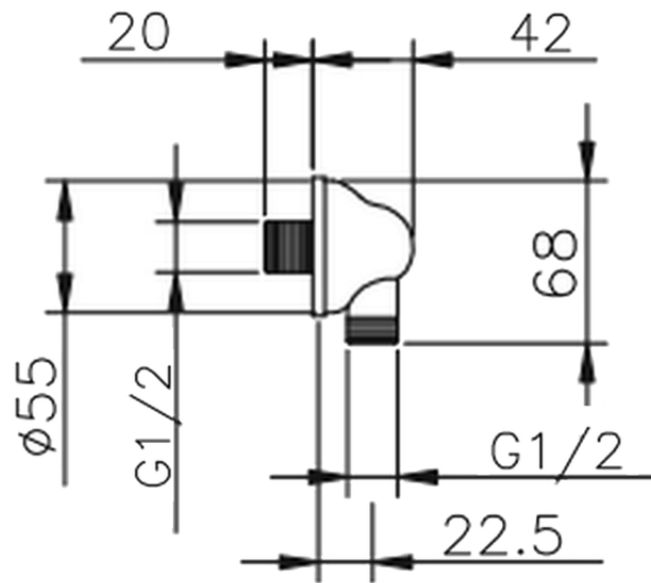

Presad'acqua SHOWER_67.02H.

67.02H.

<http://www.huberitalia.com/presa-dacqua-shower-67-02h>

2025-04-01