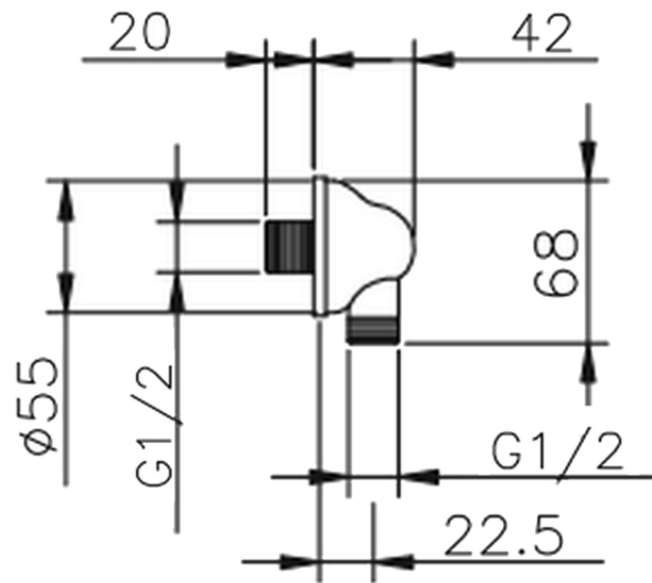

Presad'acqua SHOWER_67.02H.

67.02H.

<http://www.huberitalia.com/presa-dacqua-shower-67-02h>

2025-04-03