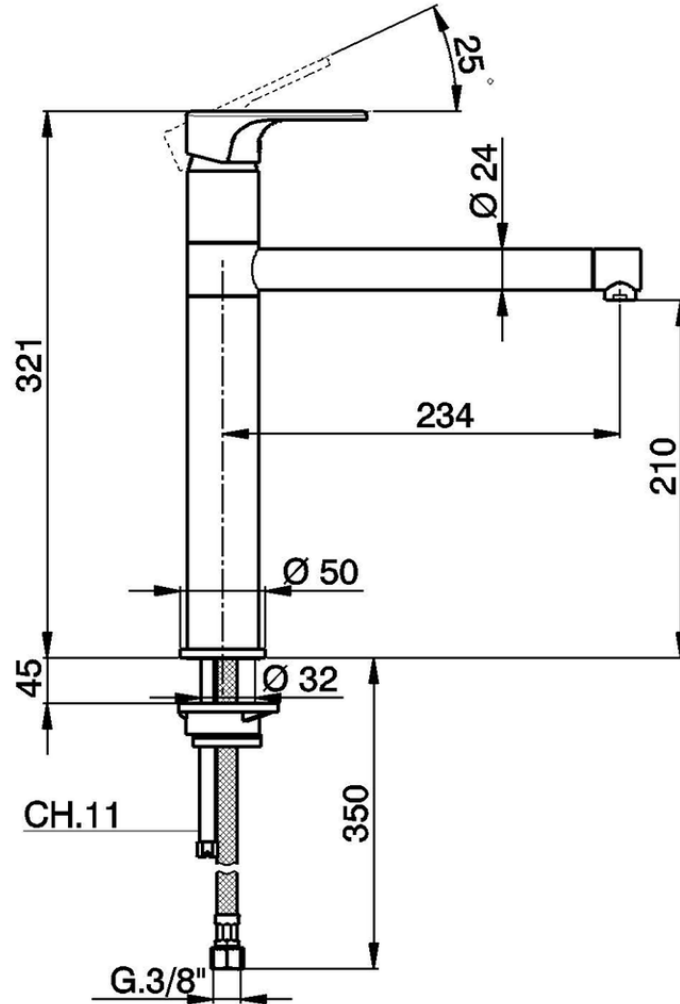

Miscelatore monocomando livello EnergySave KITCHEN\_AH001585

AH001585

<http://www.huberitalia.com/miscelatore-monocomando-lavello-energysave-kitchen-ah001585>

2025-03-14