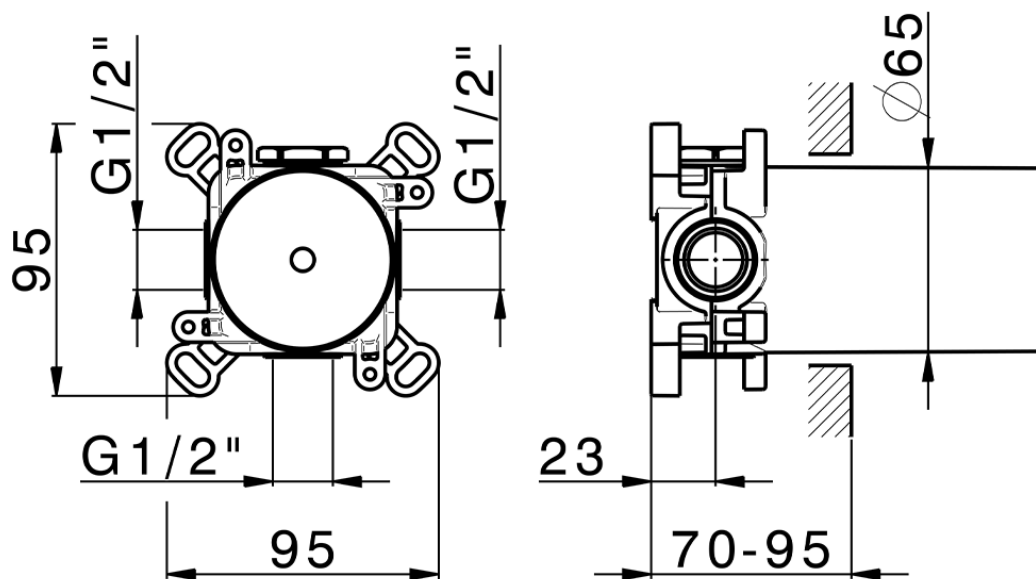

Parte esterna per singolo Push&Shower PUSH&SHOWER_PS0G6110

PS0G6110

<http://www.huberitalia.com/parte-esterna-per-singolo-pushshower-pushshower-ps0g6110>

ZB0G6000

<http://www.huberitalia.com/parte-incasso-pushshower-incasso-zb0g6000>