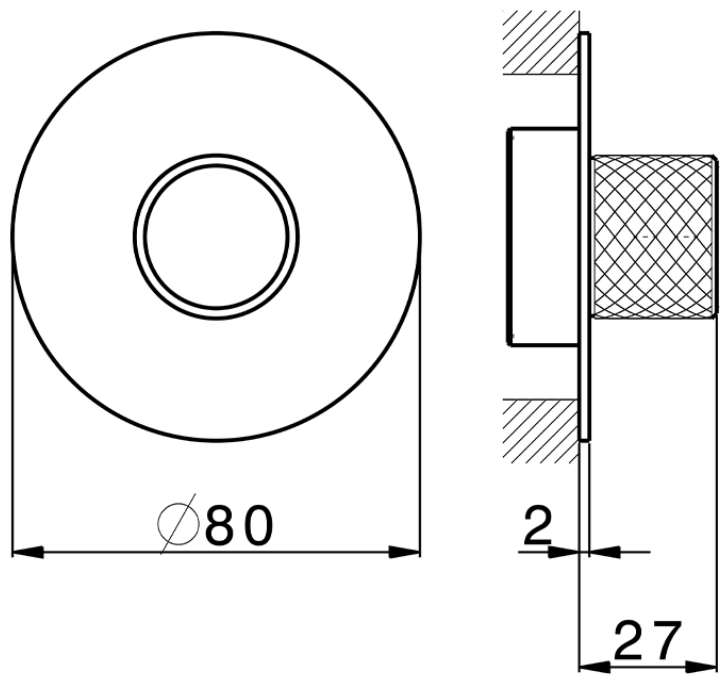

Parte esterna per singolo Push&Shower PUSH&SHOWER_PS0G6110

PS0G6110

<http://www.huberitalia.com/parte-esterna-per-singolo-pushshower-pushshower-ps0g6110>

ZB0G6000

<http://www.huberitalia.com/parte-incasso-pushshower-incasso-zb0g6000>