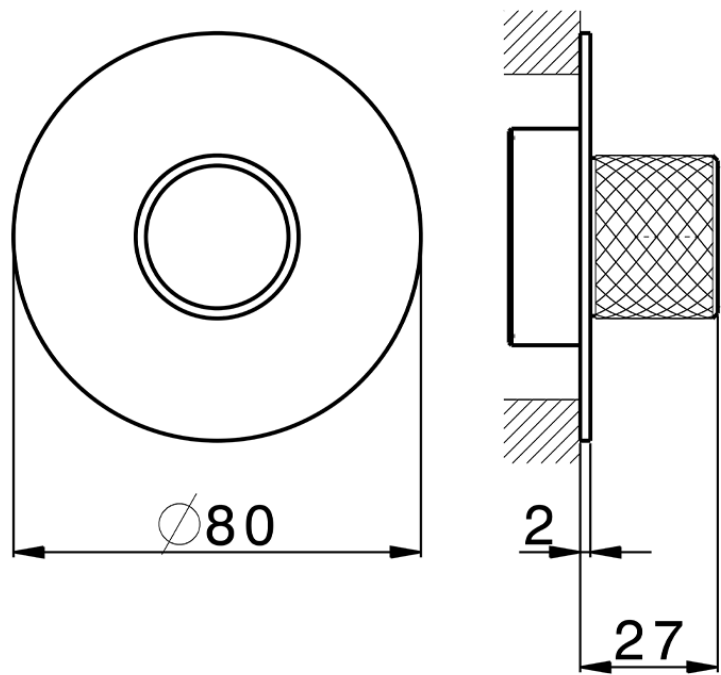

Parte esterna per singolo Push&Shower PUSH&SHOWER_PS0G6110

PS0G6110

<http://www.huberitalia.com/parte-esterna-per-singolo-pushshower-pushshower-ps0g6110>

ZB0G6000

<http://www.huberitalia.com/parte-incasso-pushshower-incasso-zb0g6000>