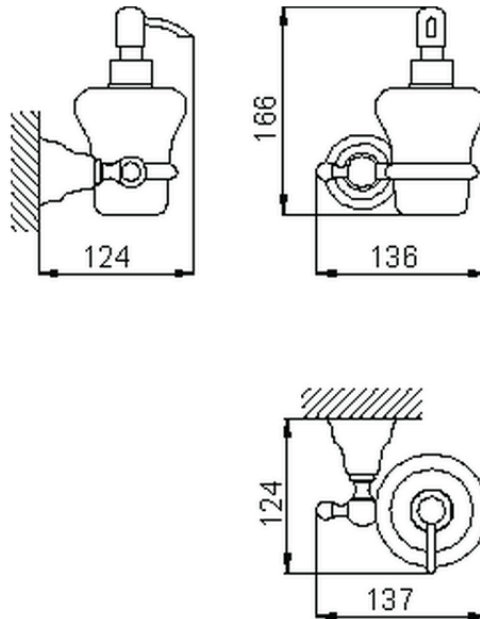

## Porta sapone liquido CROISSETTE\_4024.01H.

4024.01H.

<http://huberitalia.com/porta-sapone-liquido-croisette-4024-01h>

2024-10-22