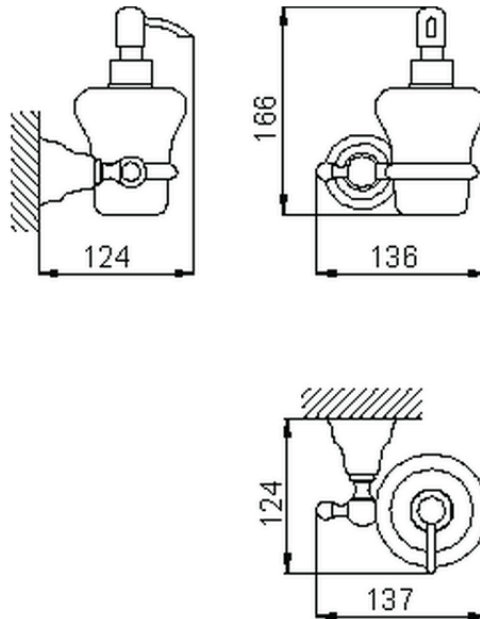

Porta sapone liquido CROISSETTE_4024.01H.

4024.01H.

<http://huberitalia.com/porta-sapone-liquido-croisette-4024-01h>

2024-10-22