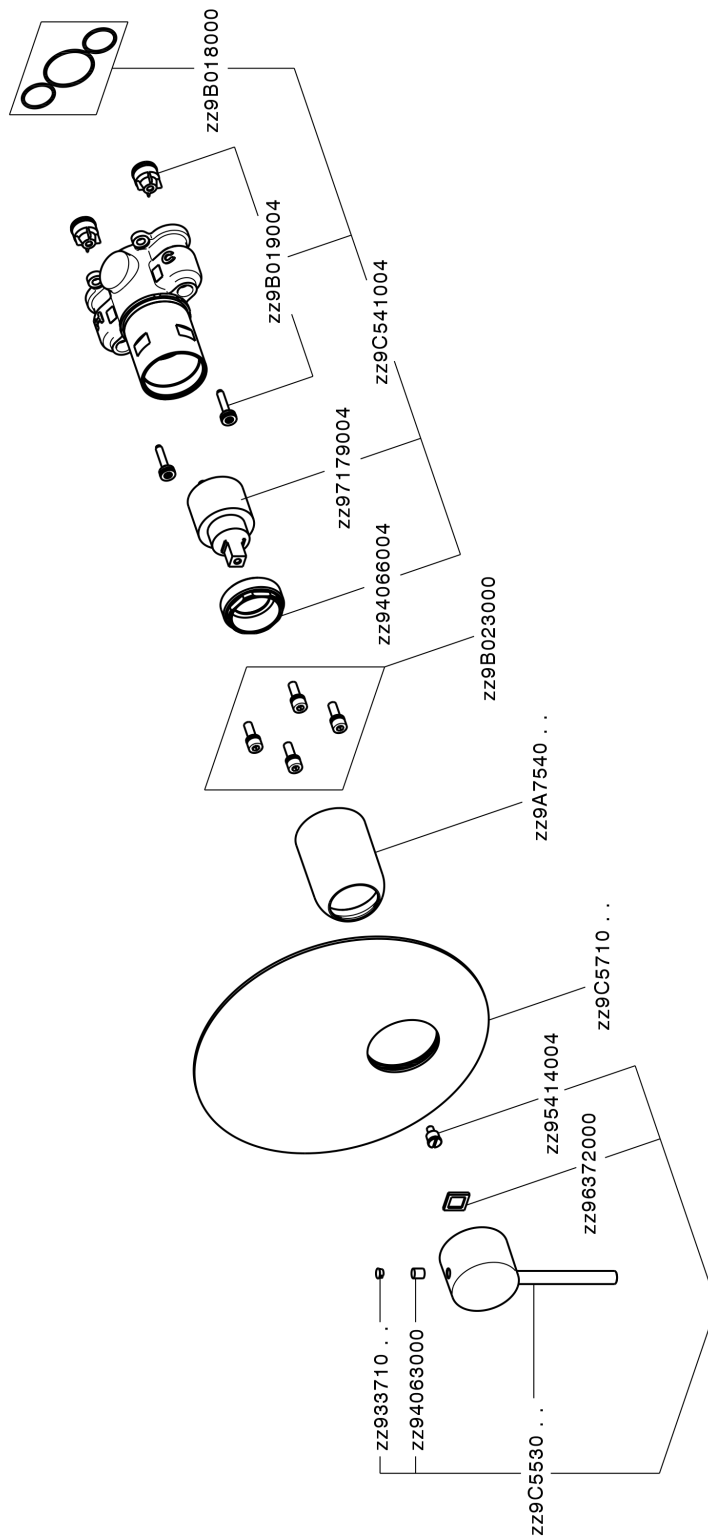

Completo Monocomando per One-Box TRATTO EVO_TV0BM010

TV0BM010

<http://www.huberitalia.com/completo-monocomando-per-one-box-tratto-evo-tv0bm010>

One-Box Universale per incasso ONE BOX_ZB00B031

ZB00B031

<http://www.huberitalia.com/one-box-universale-per-incasso-one-box-zb00b031>

One-Box Universale per incasso ONE BOX_ZB00B030

ZB00B030

<http://www.huberitalia.com/one-box-universale-per-incasso-one-box-zb00b030>

2025-04-04