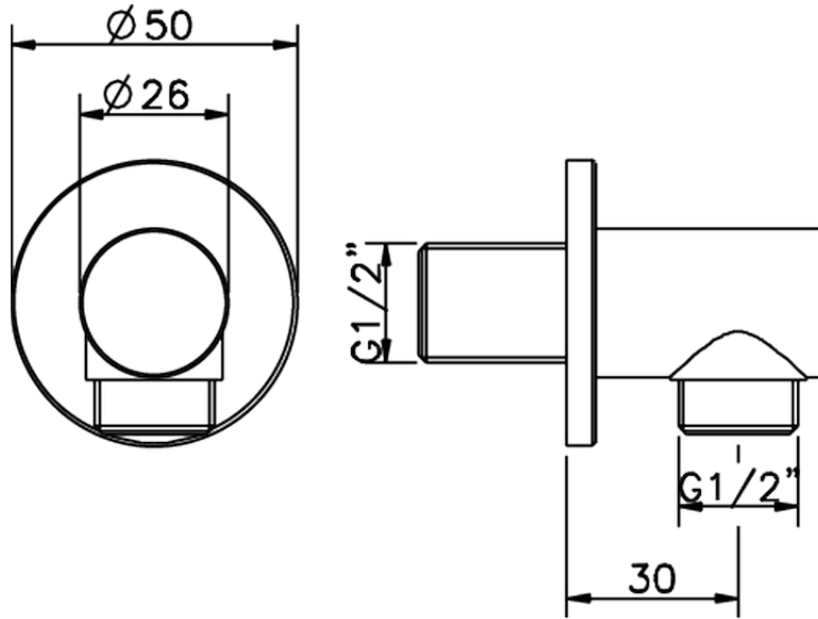

Presad'acqua SHOWER_SS017330

SS017330

<http://www.huberitalia.com/presa-dacqua-shower-ss017330>

2025-04-04