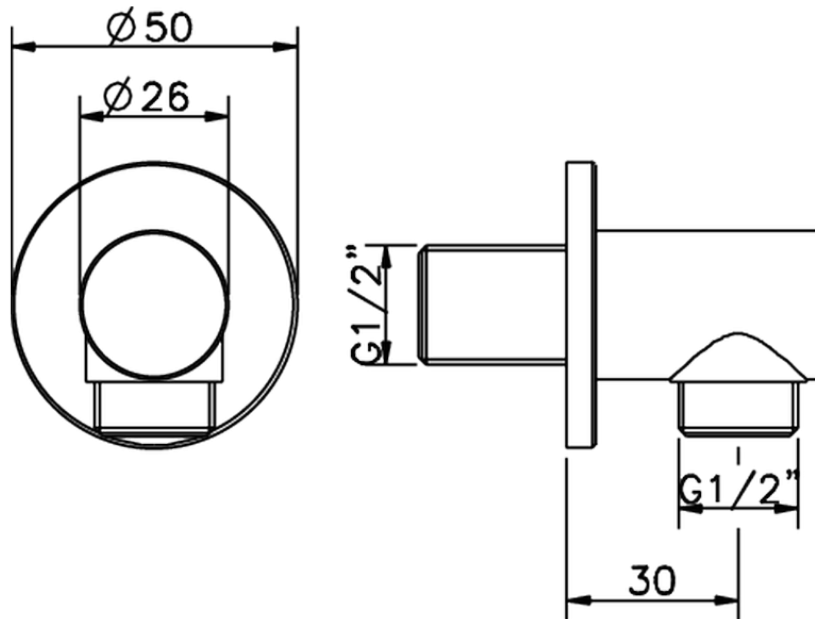

Presad'acqua SHOWER_SS017330

SS017330

<http://www.huberitalia.com/presa-dacqua-shower-ss017330>

2025-04-03