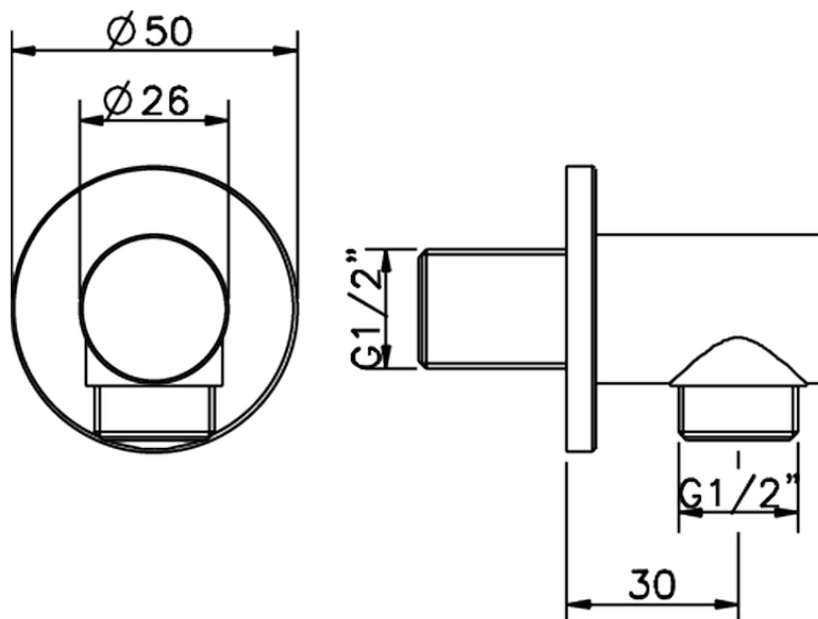

Presad'acqua SHOWER_SS017330

SS017330

<http://www.huberitalia.com/presa-dacqua-shower-ss017330>

2025-04-03