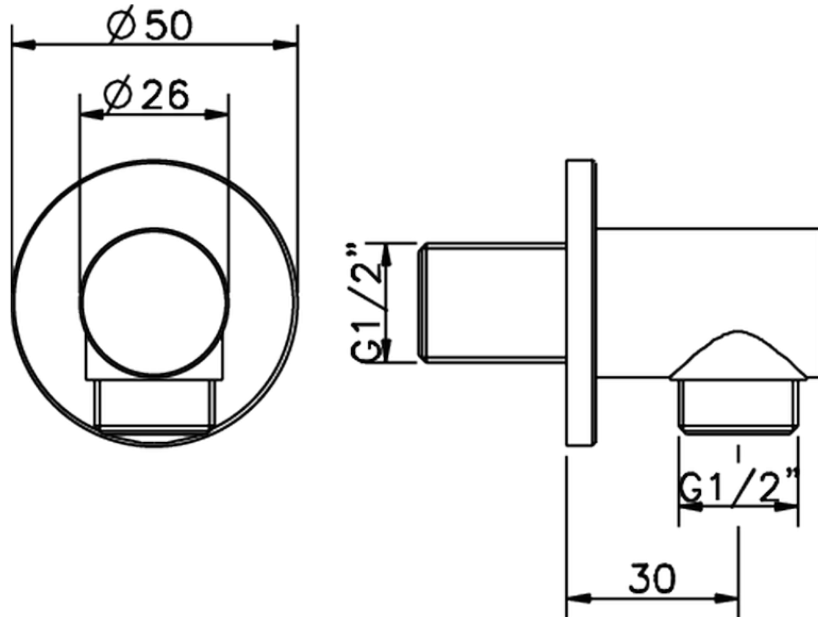

Presad'acqua SHOWER_SS017330

SS017330

<http://www.huberitalia.com/presa-dacqua-shower-ss017330>

2025-04-03