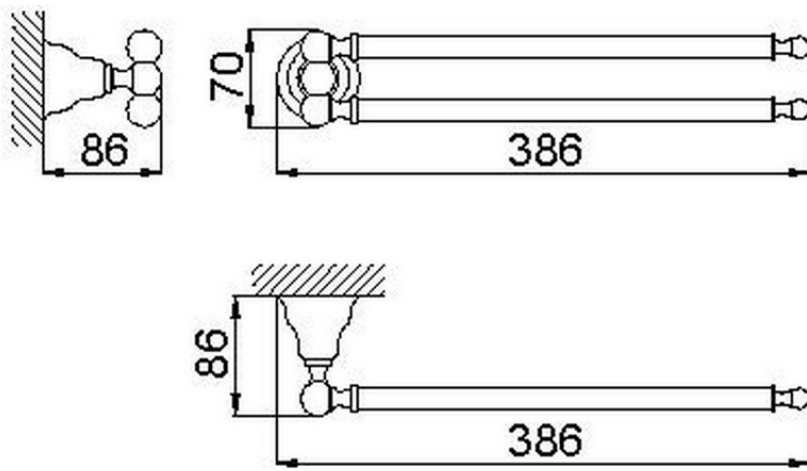

Porta salviette CROISETTE_4016.01H.

4016.01H.

<http://www.huberitalia.com/porta-salviette-croisette-4016-01h>

2025-02-05