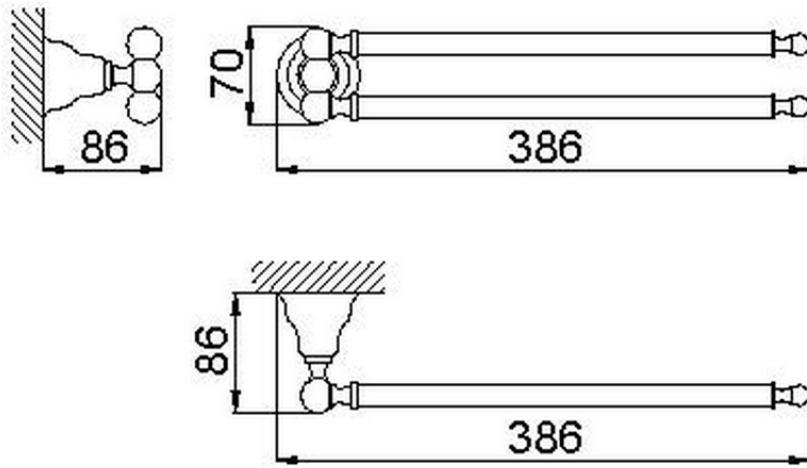

Porta salviette CROISETTE_4016.01H.

4016.01H.

<http://www.huberitalia.com/porta-salviette-croisette-4016-01h>

2025-02-05