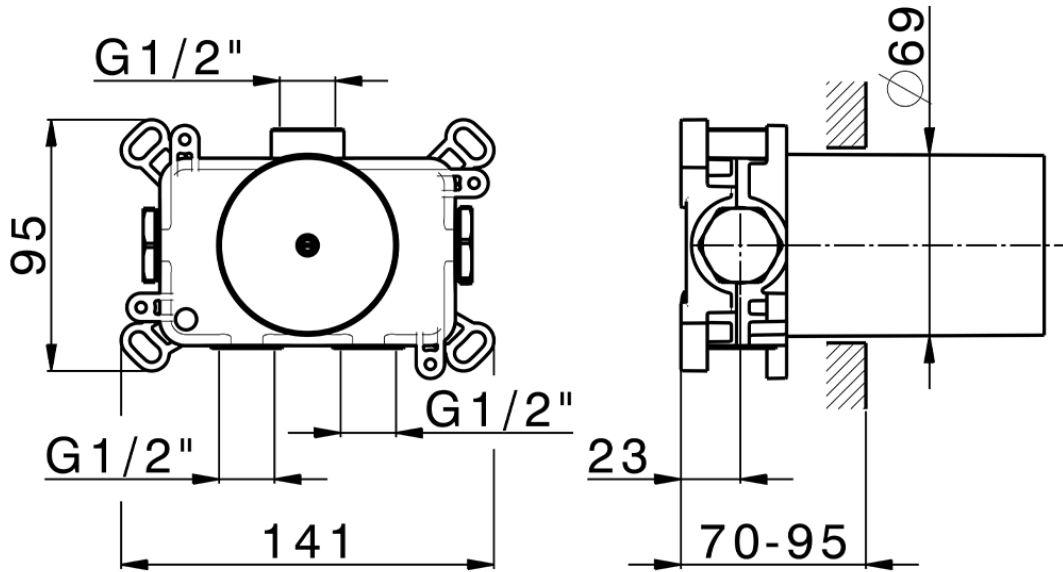

Parte incasso termostatico PUSH&SHOWER\_ZB0G1000

ZB0G1000

<http://www.huberitalia.com/parte-incasso-termostatico-pushshower-zb0g1000>

2025-04-04