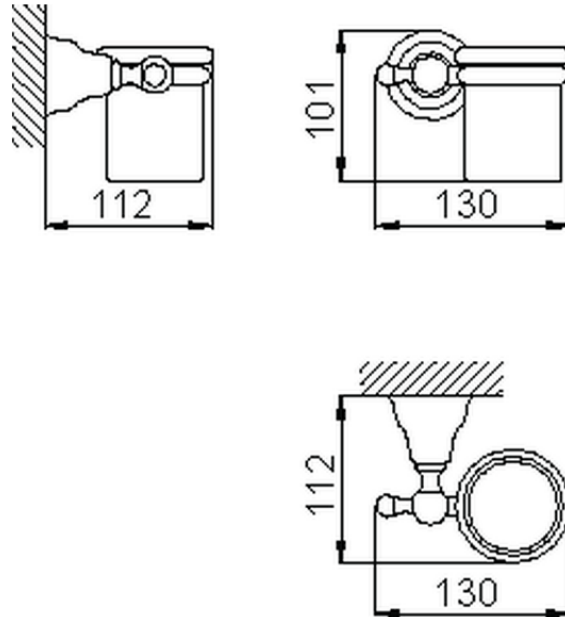

Porta bicchiere CROISSETTE_4020.01H.

4020.01H.

<http://huberitalia.com/porta-bicchiere-croisette-4020-01h>

2024-10-22