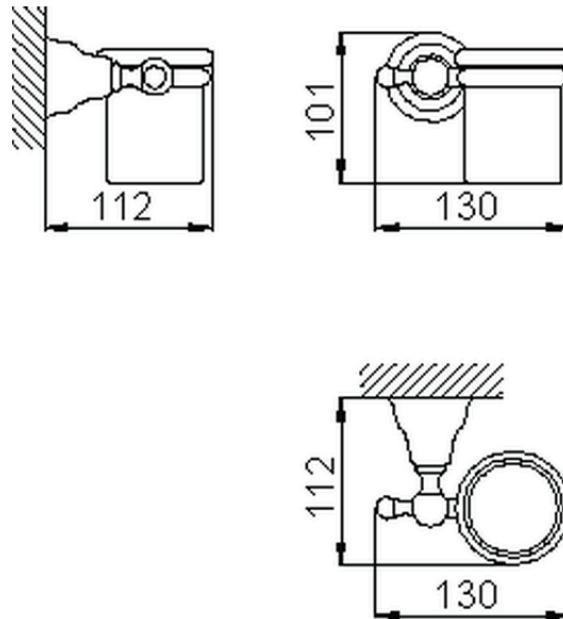

Porta bicchiere CROISETTE_4020.01H.

4020.01H.

<http://huberitalia.com/porta-bicchiere-croisette-4020-01h>

2024-10-22