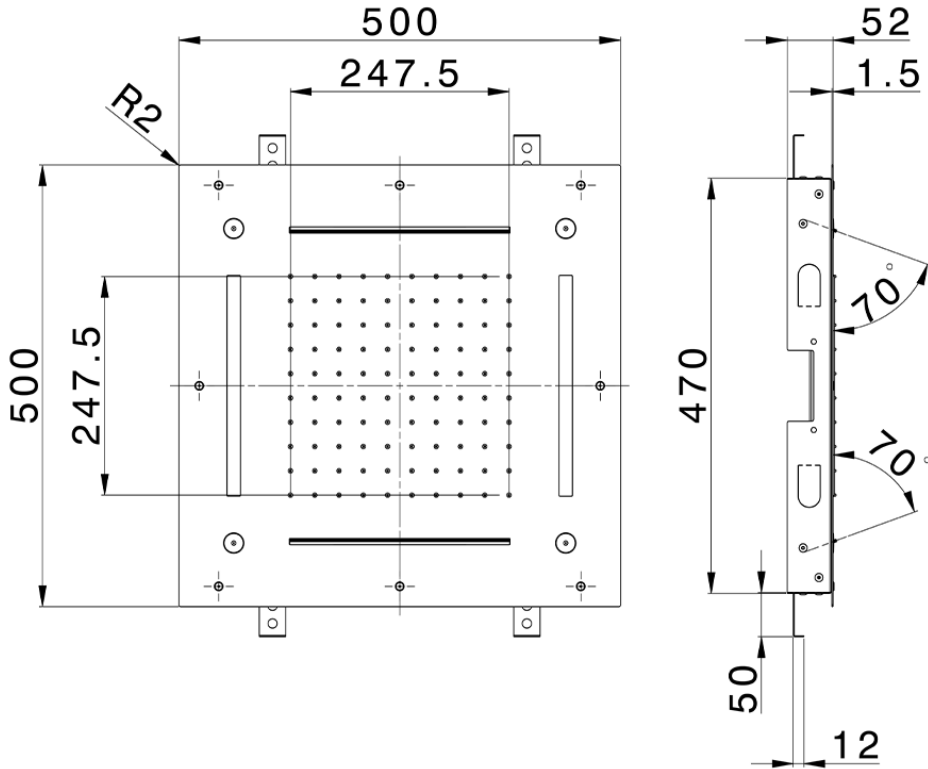

Soffione a soffitto con cromoterapia 500x500 mm ZEN\_ZS1C0095

ZS1C0095

<http://www.huberitalia.com/soffione-a-soffitto-con-cromoterapia-500x500-mm-zen-zs1c0095>

2024-12-30