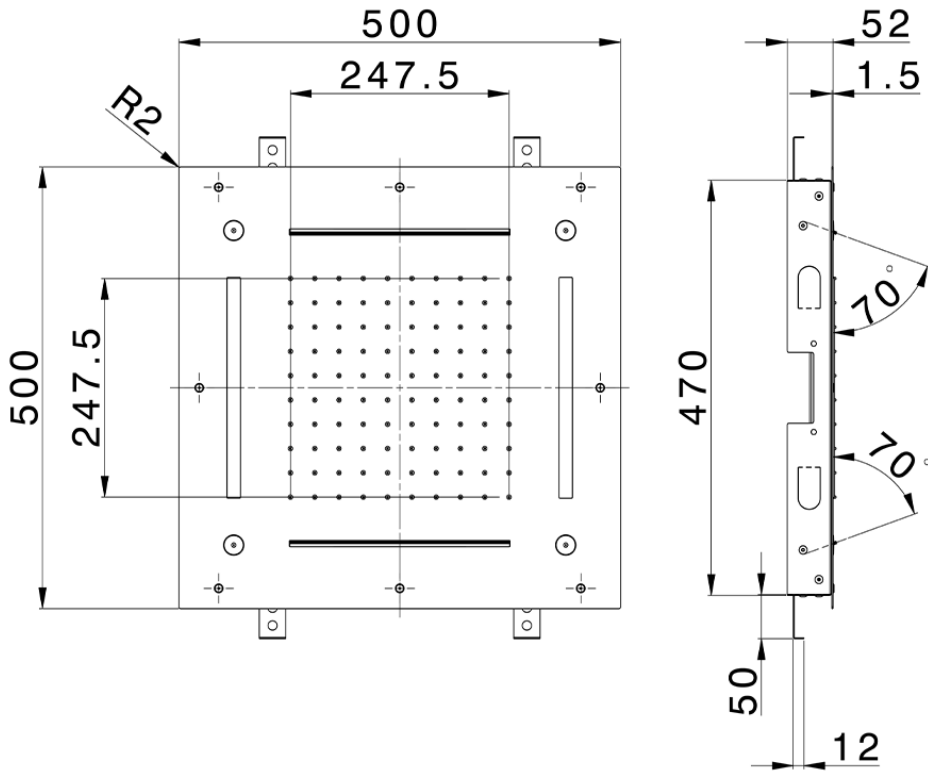

Soffione a soffitto con cromoterapia 500x500 mm ZEN\_ZS1C0095

ZS1C0095

<http://www.huberitalia.com/soffione-a-soffitto-con-cromoterapia-500x500-mm-zen-zs1c0095>

2025-01-05