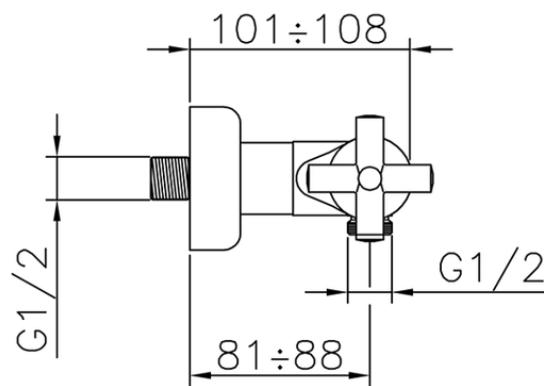

Miscelatore termostatico doccia CLINIC&TECHNICAL_233.01H.

233.01H.

<http://www.huberitalia.com/miscelatore-termostatico-doccia-clinicttechnical-233-01h>

2025-04-04