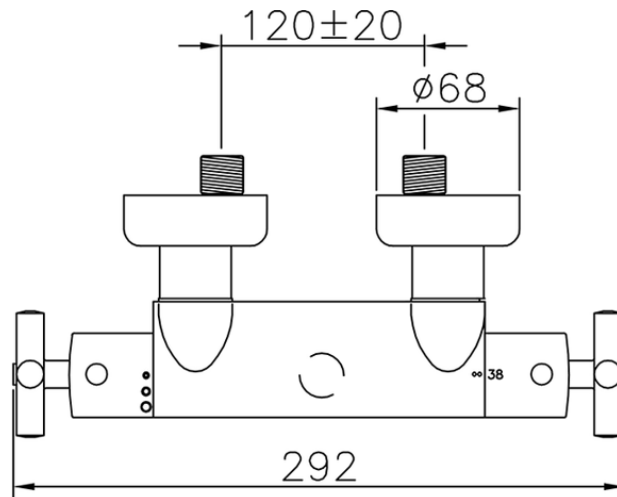

Miscelatore termostatico doccia CLINIC&TECHNICAL_233.01H.

233.01H.

<http://www.huberitalia.com/miscelatore-termostatico-doccia-clinicttechnical-233-01h>

2025-04-04