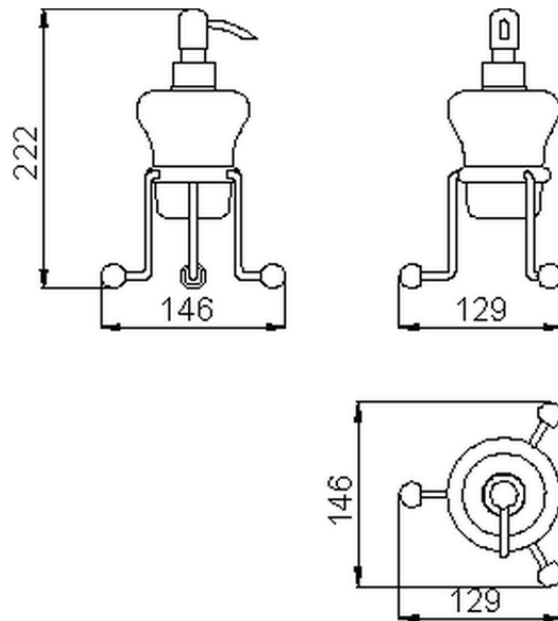

Porta sapone liquido CROISSETTE_4030.01H.

4030.01H.

<http://www.huberitalia.com/porta-sapone-liquido-croisette-4030-01h>

2025-03-12