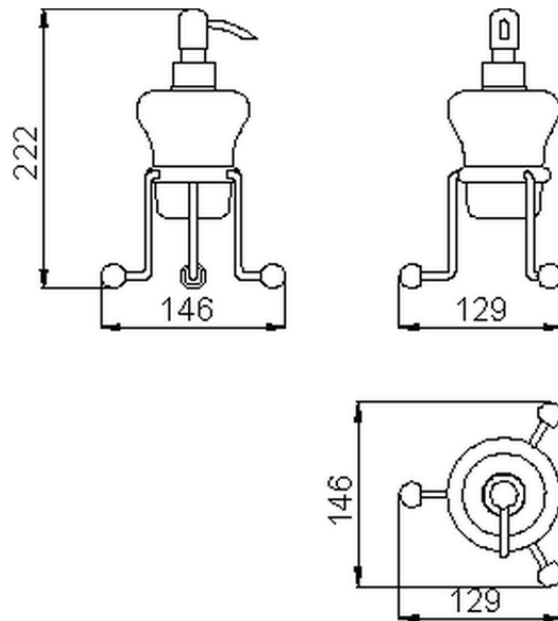

Porta sapone liquido CROISSETTE_4030.01H.

4030.01H.

<http://www.huberitalia.com/porta-sapone-liquido-croisette-4030-01h>

2025-03-13