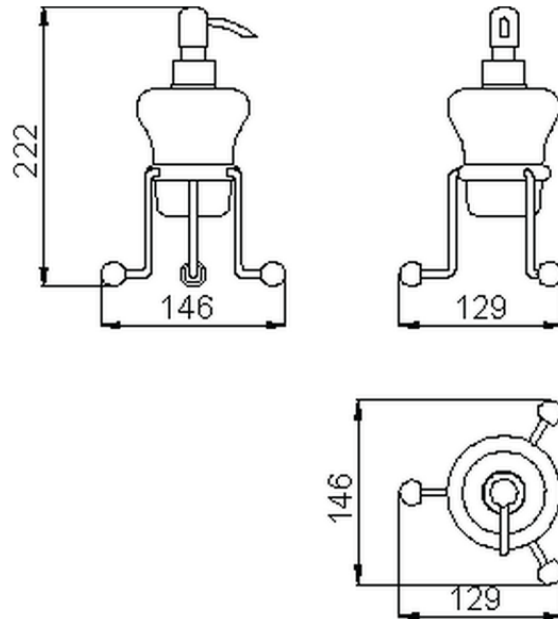

## Porta sapone liquido CROISSETTE\_4030.01H.

4030.01H.

<http://www.huberitalia.com/porta-sapone-liquido-croisette-4030-01h>

2025-04-04