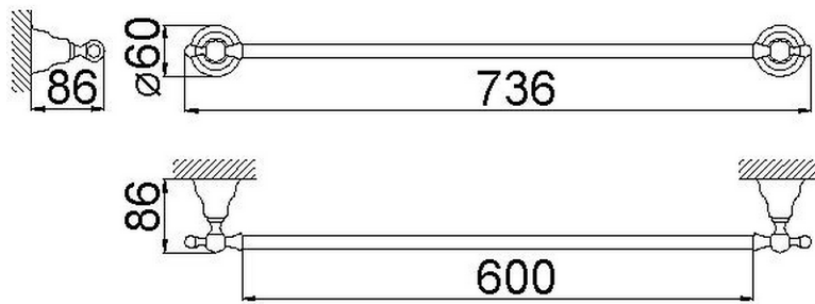

Porta salviette 60 cm CROISSETTE_4014.01H.

4014.01H.

<http://huberitalia.com/porta-salviette-60-cm-croisette-4014-01h>

2024-10-22