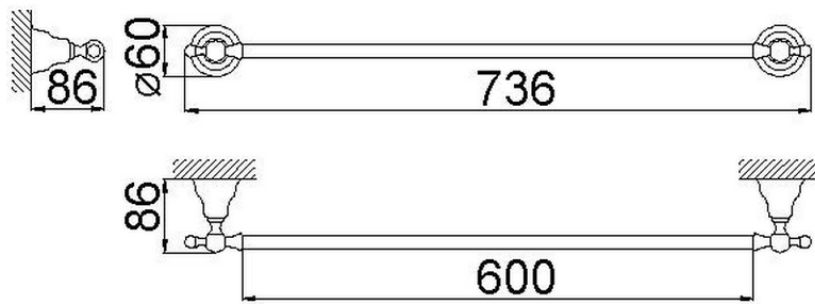

Porta salviette 60 cm CROISETTE_4014.01H.

4014.01H.

<http://huberitalia.com/porta-salviette-60-cm-croisette-4014-01h>

2024-10-22