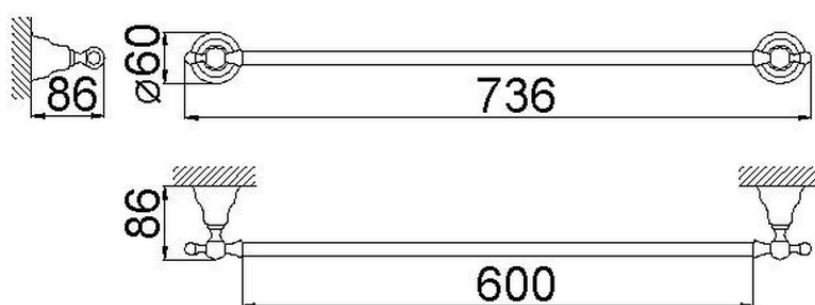

Porta salviette 60 cm CROISETTE_4014.01H.

4014.01H.

<http://huberitalia.com/porta-salviette-60-cm-croisette-4014-01h>

2024-10-22