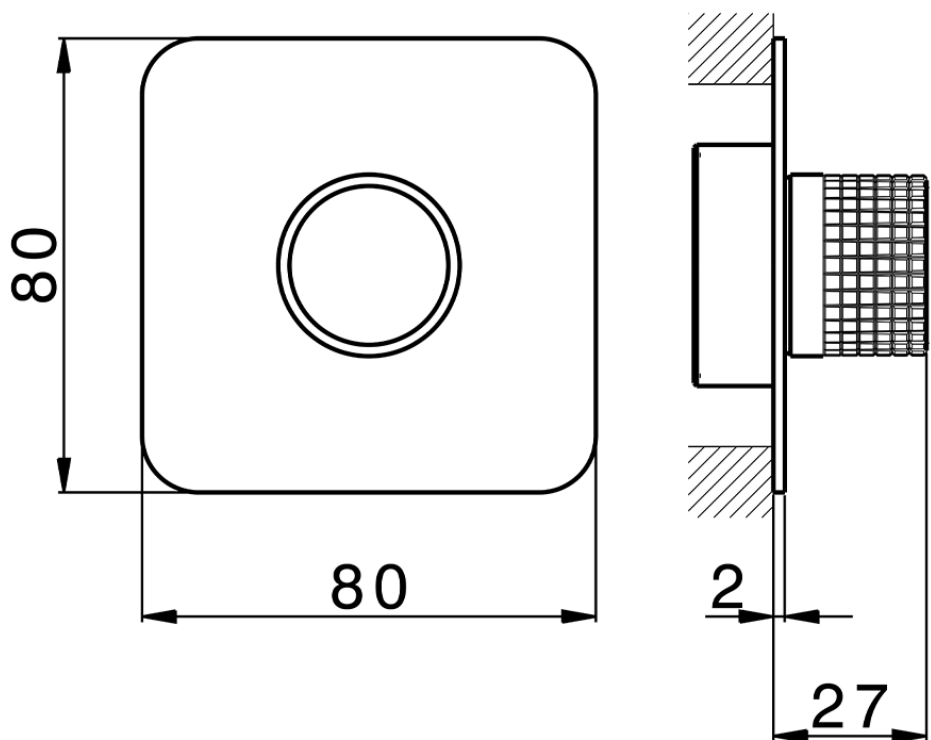

Parte esterna per singolo Push&Shower PUSH&SHOWER_PS0G6220

PS0G6220

<http://www.huberitalia.com/parte-esterna-per-singolo-pushshower-pushshower-ps0g6220>

ZB0G6000

<http://www.huberitalia.com/parte-incasso-pushshower-incasso-zb0g6000>