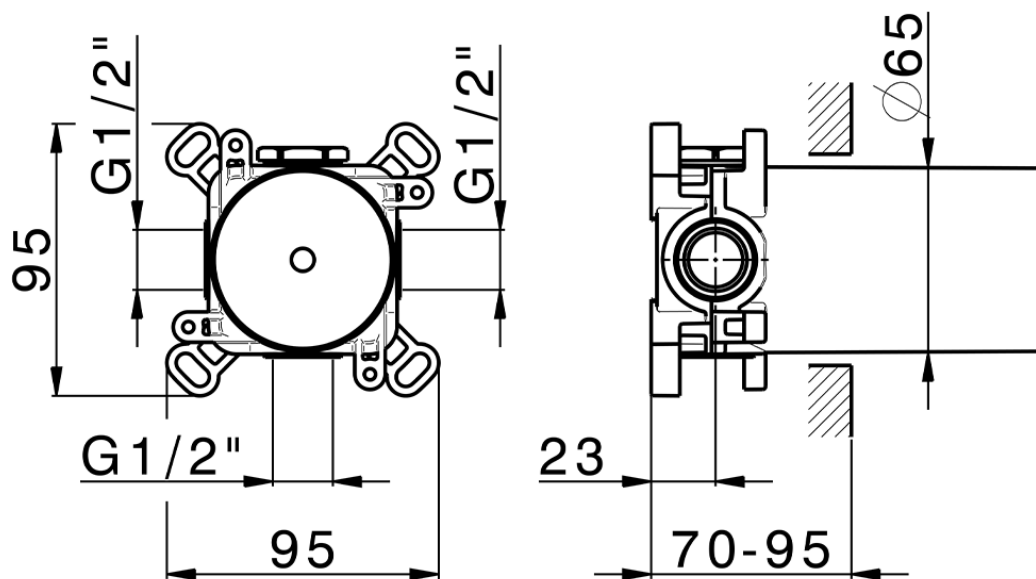

Parte esterna per singolo Push&Shower PUSH&SHOWER_PS0G6220

PS0G6220

<http://www.huberitalia.com/parte-esterna-per-singolo-pushshower-pushshower-ps0g6220>

ZB0G6000

<http://www.huberitalia.com/parte-incasso-pushshower-incasso-zb0g6000>