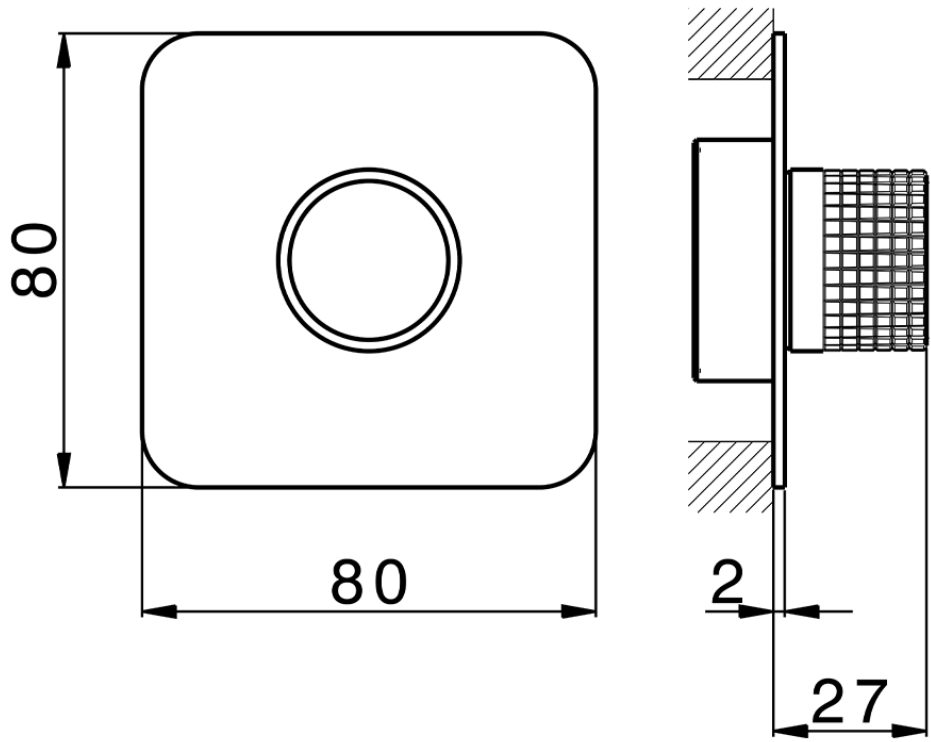

Parte esterna per singolo Push&Shower PUSH&SHOWER_PS0G6220

PS0G6220

<http://www.huberitalia.com/parte-esterna-per-singolo-pushshower-pushshower-ps0g6220>

ZB0G6000

<http://www.huberitalia.com/parte-incasso-pushshower-incasso-zb0g6000>