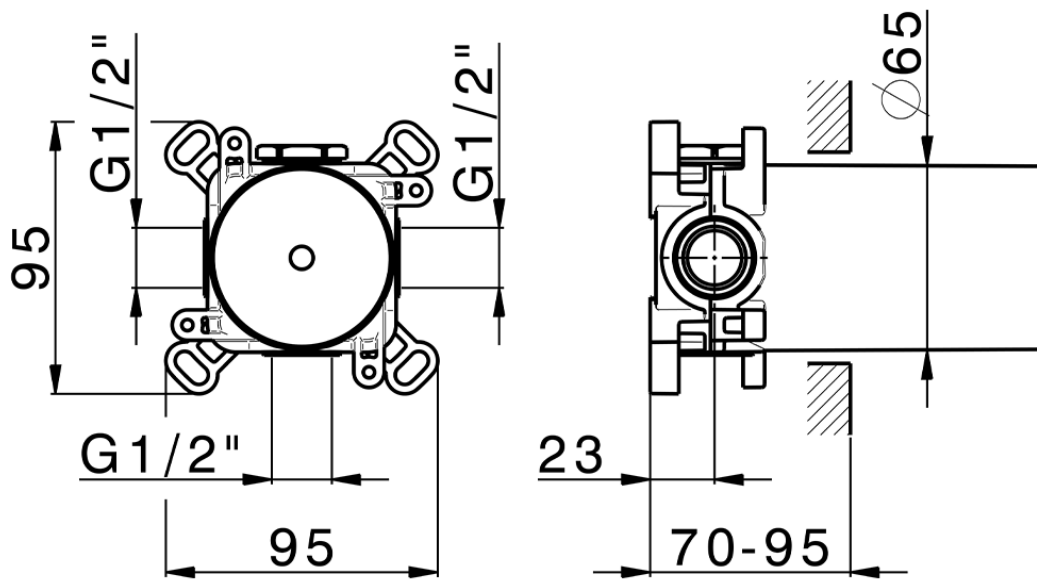

Parte esterna per singolo Push&Shower PUSH&SHOWER_PS0G6220

PS0G6220

<http://www.huberitalia.com/parte-esterna-per-singolo-pushshower-pushshower-ps0g6220>

ZB0G6000

<http://www.huberitalia.com/parte-incasso-pushshower-incasso-zb0g6000>