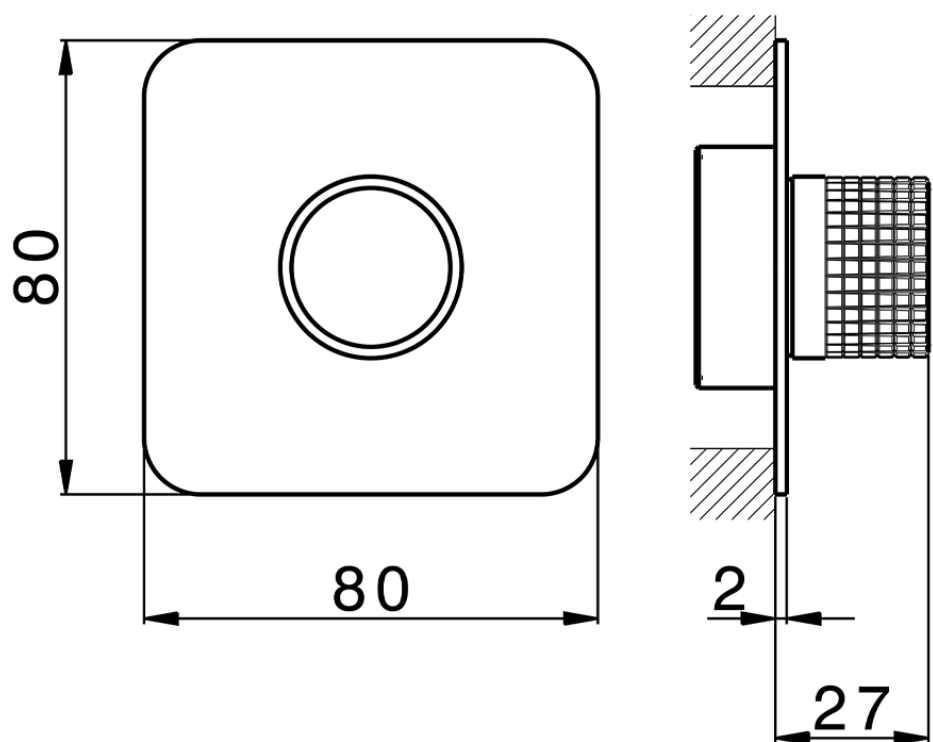

Parte esterna per singolo Push&Shower PUSH&SHOWER_PS0G6220

PS0G6220

<http://www.huberitalia.com/parte-esterna-per-singolo-pushshower-pushshower-ps0g6220>

ZB0G6000

<http://www.huberitalia.com/parte-incasso-pushshower-incasso-zb0g6000>