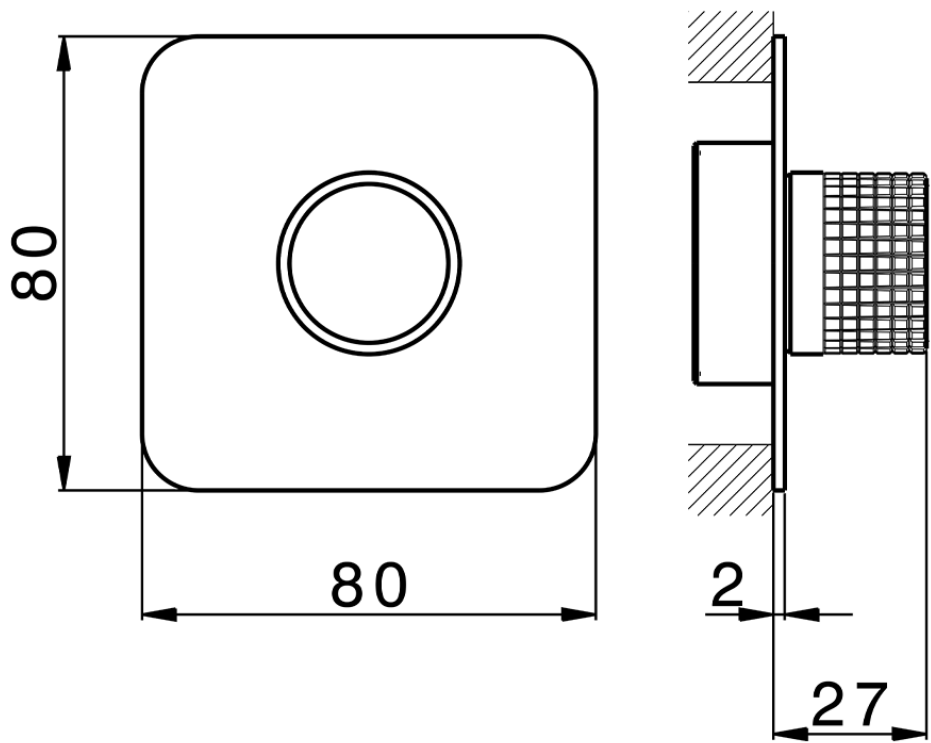

## Parte esterna per singolo Push&Shower PUSH&SHOWER\_PS0G6220

PS0G6220

<http://www.huberitalia.com/parte-esterna-per-singolo-pushshower-pushshower-ps0g6220>

ZB0G6000

<http://www.huberitalia.com/parte-incasso-pushshower-incasso-zb0g6000>